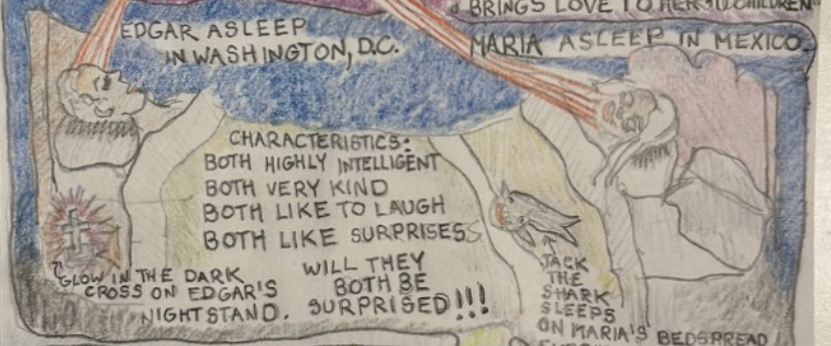

EDGAR ASLEEP IN WASHINGTON, D.C.

MARIA ASLEEP IN MEXICO

1. CHARACTERISTICS:
2. BOTH HIGHLY INTELLIGENT
   - BOTH VERY KIND
   - BOTH LIKE TO LAUGH
   - BOTH LIKE SURPRISES

GLOW IN THE DARK CROSS ON EDGAR'S NIGHTSTAND.

WILL THEY BOTH BE SURPRISED!!!

JACK THE SHARK SLEEPS ON MARIA'S BEDSPREAD EVERY NIGHT.

When the two awaken, they will be moved to join friends in Bethesda, Maryland, and meet in the backyard not yet aware of their mothers in Heaven Divine Plans for the boy and the girl - Edgar sees Maria from far away and walks over to her.

EDGAR FARR RUSSELL
2020 DEC 2024
SA W/ FRIDAY NIGHT COMICS WITH GUEST
LILY HE E. MARIS
AND HOST, TOM HART

Hello, my Name is Edgar...

Hello, Edgar, My name is Maria...