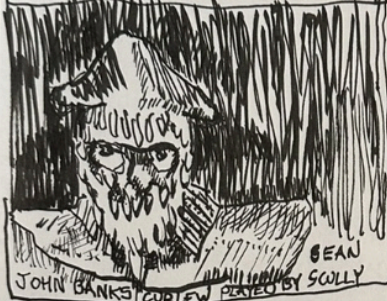

9/27/24

white highlights mid tones shadows Black

"INKING ON A Tightwire!"

(MEANING NO PENCILLING FIRST!)

PRIMARYLY FEATURING
FABER-CASTELL
PITT ARTIST PEN ©

WELL, OKAY, CURLEW FROM DISNEY'S
"THE SCARECROW OF ROMNEY
MARSH" IS NOT AN OWL, BUT
HIS MASK WAS COOL TO THE
10-YEAR-OLD BOY I WAS IN 1964

JOHN BANKS CURLEW PERFORMED BY SCOLLY
BEAN

SOME PREFER HELLSPITE!

MR. HIPPIE HELLSPITE PERFORMED BY
GEORGE COLE

BUT I LOVE DR. SYN (THE SCARECROW OF ROMNEY
MARSH) PLAYED BY PATRICK McGoohan THE BEST!
THEME SONG & SING ALONG!