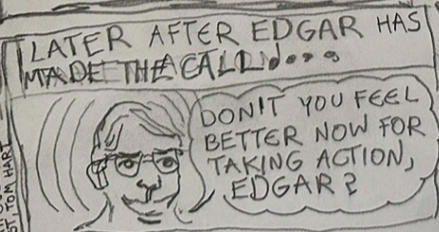

# The OFFICE MEETING

Inspired by Sage Coffey

C. Seidel  
3.29.24

# MORTAL COMBAT: THE TWO EDGAR'S

WRITTEN, DRAWN AND COPIRIGHT BOOTH BY EDGAR FARR RUSSELL III & MARCH 29, 2024 7-8:30PM  
ON FRIDAY NIGHT COMICS GETTING I COMIC CHARACTER WITH GUEST ARTIST BRUCE GREEN AND HOST TOM HART