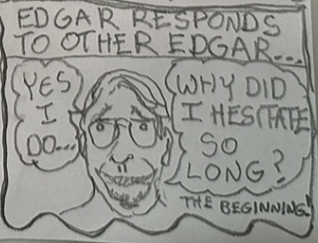

# The OFFICE MEETING

Inspired by Sage Coffey

C. Seidel  
3.29.24

# MORTAL COMBAT: THE TWO EDGAR'S

WRITTEN, DRAWN AND COPIRIGHT BOOTH BY EDGAR FARR RUSSELL III & MARCH 29, 2024 7-8:30PM  
ON FRIDAY NIGHT COMICS GETTING I COMIC CHARACTER WITH GUEST ARTIST BRUCE GREEN AND HOST TOM HART